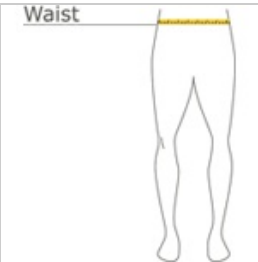

Cozy sweats in our core weight.

- 7.8-ounce, 50/50 cotton/poly fleece
- Air jet yarn for softness
- Elastic waistband
- No drawcord
- Elastic bottom cuffs

**CARE INSTRUCTIONS**

Machine wash cold, inside out, with like colors. Only non-chlorine bleach when needed. Tumble dry medium. Medium-hot iron. Do not iron decoration.

front

back

**HOW TO MEASURE**

**WAIST**

Measure around the smallest part of the natural waist.

**SIZE CHART**

	XS	S	M	L	XL
Waist	24-26	26-28	28-30	30-32	32-34
Size	4	6/8	10/12	14/16	18/20

**COLOR INFORMATION**

## PRODUCT MEASUREMENTS

	XS	S	M	L	XL
Waist	9 1/2	10	11	12	13
Inseam	14 3/4	16 3/8	20 7/8	24 3/4	27

### WAIST

Measured point to point across the waistband when laid flat.